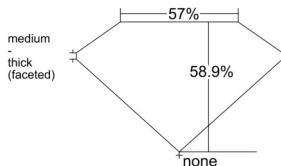

GIA®

FACSIMILE

GIA REPORT 6532839959

Verify this report at GIA.edu

GIA NATURAL DIAMOND DOSSIER®

October 31, 2025
GIA Report Number 6532839959
Shape and Cutting Style ..... Heart Brilliant
Measurements ..... 4.95 x 5.66 x 3.34 mm

GRADING RESULTS

Carat Weight ..... 0.53 carat
Color Grade ..... E
Clarity Grade VS2

ADDITIONAL GRADING INFORMATION

Polish ..... Excellent
Symmetry ..... Very Good
Fluorescence ..... None
Clarity Characteristics..... Crystal, Feather
Inscription(s): GIA 6532839959

PROPORTIONS

Profile not to actual proportions

GRADING SCALES

GIA COLOR SCALE		GIA CLARITY SCALE			
COLORLESS	D	VERY VERY SLIGHTLY INCLUDED	FLAWLESS		
	E		INTERNALLY FLAWLESS		
	F	VERY SLIGHTLY INCLUDED	VVS₁		
	G		VVS₂		
	H		VS₁		
	NEAR COLORLESS	I	SLIGHTLY INCLUDED	VS₂	
		J		SI₁	
		FAINT	K	INCLUDED	SI₂
			L		I₁
			M		I₂
VERT LIGHT	N	LIGHT	I₃		
	O				
	P				
	Q				
	R