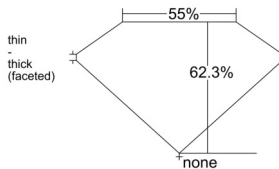

GIA®

FACSIMILE

GIA REPORT 6532839801

Verify this report at GIA.edu

GIA NATURAL DIAMOND DOSSIER®

October 31, 2025
GIA Report Number 6532839801
Shape and Cutting Style ..... Heart Brilliant
Measurements ..... 4.69 x 5.53 x 3.45 mm

GRADING RESULTS

Carat Weight ..... 0.51 carat
Color Grade ..... E
Clarity Grade VS1

ADDITIONAL GRADING INFORMATION

Polish ..... Excellent
Symmetry ..... Excellent
Fluorescence ..... None
Clarity Characteristics..... Cloud, Needle
Inscription(s): GIA 6532839801

PROPORTIONS

Profile not to actual proportions

GRADING SCALES

GIA COLOR SCALE		GIA CLARITY SCALE			
COLORLESS	D	VERY VERY SLIGHTLY INCLUDED	FLAWLESS		
	E		INTERNALLY FLAWLESS		
	F	VERY SLIGHTLY INCLUDED	VVS₁		
	G		VVS₂		
	H		VS₁		
	NEAR COLORLESS	I	SLIGHTLY INCLUDED	VS₂	
		J		SI₁	
		FAINT	K	INCLUDED	SI₂
			L		I₁
			M		I₂
VERT LIGHT	N	LIGHT	I₃		
	O				
	P				
	Q				
	R				
	S				
	T				
LIGHT	U				
	V				
	W				
	X				
Y					
Z