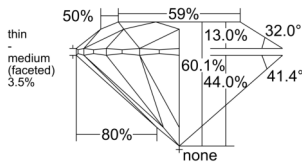

GIA®

FACSIMILE

GIA REPORT 6532835951

Verify this report at GIA.edu

GIA NATURAL DIAMOND DOSSIER®

October 31, 2025
GIA Report Number 6532835951
Shape and Cutting Style ..... Round Brilliant
Measurements ..... 4.63 - 4.64 x 2.78 mm

GRADING RESULTS

Carat Weight ..... 0.36 carat
Color Grade I
Clarity Grade ..... Internally Flawless
Cut Grade ..... Excellent

ADDITIONAL GRADING INFORMATION

Polish ..... Excellent
Symmetry ..... Excellent
Fluorescence ..... Strong Blue
Clarity Characteristics..... Minor Details of Polish
Inscription(s): GIA 6532835951

PROPORTIONS

Profile to actual proportions