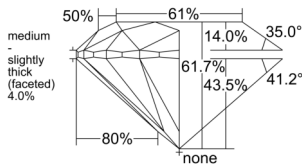

GIA®

FACSIMILE

GIA REPORT 6532834599

Verify this report at GIA.edu

GIA NATURAL DIAMOND DOSSIER®

October 29, 2025
GIA Report Number 6532834599
Shape and Cutting Style ..... Round Brilliant
Measurements ..... 5.36 - 5.40 x 3.32 mm

GRADING RESULTS

Carat Weight ..... 0.60 carat
Color Grade L
Clarity Grade S11
Cut Grade ..... Excellent

ADDITIONAL GRADING INFORMATION

Polish ..... Excellent
Symmetry ..... Excellent
Fluorescence ..... None
Clarity Characteristics..... Cloud, Crystal, Feather
Inscription(s): GIA 6532834599

PROPORTIONS

Profile to actual proportions