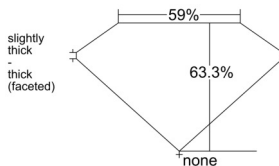

GIA®

FACSIMILE

GIA REPORT 6532811401

Verify this report at GIA.edu

GIA NATURAL DIAMOND DOSSIER®

October 28, 2025
GIA Report Number 6532811401
Shape and Cutting Style ..... Heart Brilliant
Measurements ..... 5.15 x 6.11 x 3.87 mm

GRADING RESULTS

Carat Weight ..... 0.71 carat
Color Grade I
Clarity Grade ..... Internally Flawless

ADDITIONAL GRADING INFORMATION

Polish ..... Excellent
Symmetry ..... Excellent
Fluorescence ..... None
Clarity Characteristics... Surface Graining, Minor Details of Polish
Inscription(s): GIA 6532811401

PROPORTIONS

Profile not to actual proportions

GRADING SCALES

GIA COLOR SCALE		GIA CLARITY SCALE	
NEAR COLORLESS	D	VERY VERY SLIGHTLY INCLUDED	FLAWLESS
	E		INTERNALLY FLAWLESS
	F		VVS₁
	G		VVS₂
	H		VS₁
	I		VS₂
	J		SI₁
	K		SI₂
	L		I₁
	M		I₂
FAINT	N	SLIGHTLY INCLUDED	I₃
	O		
	P		
	Q		
VERY LIGHT	R		
	S		
	T		
	U		
LIGHT	V		
	W		
	X		
	Y		
Z