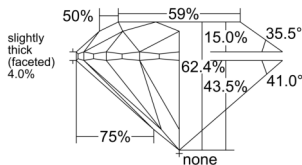

GIA®

FACSIMILE

GIA REPORT 6532805507

Verify this report at GIA.edu

GIA NATURAL DIAMOND DOSSIER®

November 10, 2025
GIA Report Number 6532805507
Shape and Cutting Style ..... Round Brilliant
Measurements ..... 5.36 - 5.39 x 3.35 mm

GRADING RESULTS

Carat Weight ..... 0.60 carat
Color Grade ..... G
Clarity Grade VS2
Cut Grade ..... Excellent

ADDITIONAL GRADING INFORMATION

Polish ..... Excellent
Symmetry ..... Excellent
Fluorescence ..... None
Clarity Characteristics ..... Crystal, Cloud, Feather
Inspection(s): GIA 6532805507

PROPORTIONS

Profile to actual proportions