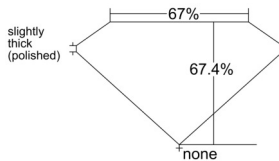

GIA®

FACSIMILE

GIA REPORT 6532804771

Verify this report at GIA.edu

GIA NATURAL DIAMOND DOSSIER®

October 28, 2025
GIA Report Number 6532804771
Shape and Cutting Style ..... Square Emerald Cut
Measurements ..... 5.27 x 5.24 x 3.53 mm

GRADING RESULTS

Carat Weight ..... 0.92 carat
Color Grade ..... H
Clarity Grade SI1

ADDITIONAL GRADING INFORMATION

Polish ..... Excellent
Symmetry ..... Excellent
Fluorescence ..... None
Clarity Characteristics ..... Crystal
Inscription(s): GIA 6532804771

PROPORTIONS

Profile not to actual proportions

GRADING SCALES

GIA COLOR SCALE		GIA CLARITY SCALE			
COLORLESS	D	VERY VERY SLIGHTLY INCLUDED	FLAWLESS		
	E		INTERNALLY FLAWLESS		
	F	VERY SLIGHTLY INCLUDED	VVS₁		
	G		VVS₂		
	H		VS₁		
	NEAR COLORLESS	I	SLIGHTLY INCLUDED	VS₂	
		J		SI₁	
		FAINT	K	INCLUDED	SI₂
			L		I₁
			M		I₂
VERT LIGHT	N	LIGHT	I₃		
	O				
	P				
	Q				
	R