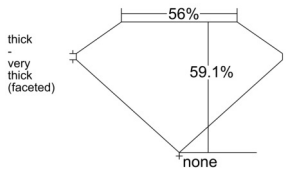

GIA®

FACSIMILE

GIA REPORT 6532803649

Verify this report at GIA.edu

GIA NATURAL DIAMOND DOSSIER®

October 30, 2025
GIA Report Number 6532803649
Shape and Cutting Style ..... Heart Brilliant
Measurements ..... 4.64 x 5.58 x 3.30 mm

GRADING RESULTS

Carat Weight ..... 0.50 carat
Color Grade ..... J
Clarity Grade VVS1

ADDITIONAL GRADING INFORMATION

Polish ..... Excellent
Symmetry ..... Very Good
Fluorescence ..... None
Clarity Characteristics ..... Feather, Extra Facet
Inscription(s): GIA 6532803649

PROPORTIONS

Profile not to actual proportions

GRADING SCALES

GIA COLOR SCALE		GIA CLARITY SCALE			
COLORLESS	D	VERY VERY SLIGHTLY INCLUDED	FLAWLESS		
	E		INTERNALLY FLAWLESS		
	F	VERY SLIGHTLY INCLUDED	VVS₁		
	G		VVS₂		
	H		VS₁		
	NEAR COLORLESS	I	SLIGHTLY INCLUDED	VS₂	
		J		SI₁	
		FAINT	K	INCLUDED	SI₂
			L		I₁
			M		I₂
VERTICALLY LIGHT	N	INCLUDED	I₃		
	O				
	P				
	Q				
	R				
LIGHT	S				
	T				
	U				
	V				
	W				
	X				
	Y				
	Z