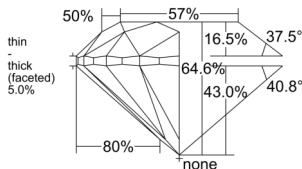

GIA®

FACSIMILE

GIA REPORT 6532795451

Verify this report at GIA.edu

GIA NATURAL DIAMOND DOSSIER®

October 27, 2025
GIA Report Number 6532795451
Shape and Cutting Style ..... Round Brilliant
Measurements ..... 4.92 - 4.97 x 3.20 mm

GRADING RESULTS

Carat Weight ..... 0.50 carat
Color Grade ..... E
Clarity Grade VVS1
Cut Grade ..... Very Good

ADDITIONAL GRADING INFORMATION

Polish ..... Excellent
Symmetry ..... Very Good
Fluorescence ..... None
Clarity Characteristics..... Indented Natural
Inscription(s): GIA 6532795451

PROPORTIONS

Profile to actual proportions

GRADING SCALES

GIA COLOR SCALE	GIA CLARITY SCALE	GIA CUT SCALE
COLOURLESS	FLAWLESS	EXCELLENT
E	INTERNALLY FLAWLESS	
F	VVS₁	VERY GOOD
G		
H	VVS₂	GOOD
I	VS₁	
J	VS₂	FAIR
K	SI₁	
L	SI₂	POOR
M	I₁	
N	I₂	
O	I₃	
P		
Q		
R		
S		
T		
U		
V		
W		
X		
Y		
Z