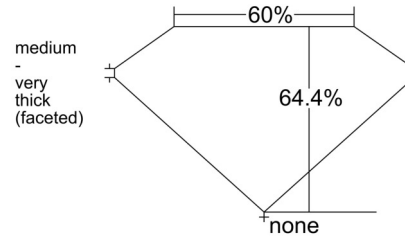

PROPORTIONS

Profile not to actual proportions