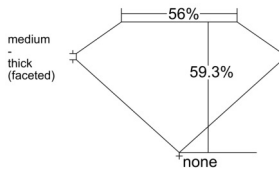

GIA®

FACSIMILE

GIA REPORT 6532789876

Verify this report at GIA.edu

GIA NATURAL DIAMOND DOSSIER®

October 29, 2025
GIA Report Number **6532789876**
Shape and Cutting Style ..... **Heart Brilliant**
Measurements ..... **5.05 x 5.94 x 3.52 mm**

GRADING RESULTS

Carat Weight ..... **0.62 carat**
Color Grade ..... **J**
Clarity Grade **S11**

ADDITIONAL GRADING INFORMATION

Polish ..... **Excellent**
Symmetry ..... **Excellent**
Fluorescence ..... **Faint**
Clarity Characteristics..... **Crystal, Feather, Cloud**
Inscription(s): **GIA 6532789876**

PROPORTIONS

Profile not to actual proportions

GRADING SCALES

GIA COLOR SCALE		GIA CLARITY SCALE			
COLORLESS	D	VERY VERY SLIGHTLY INCLUDED	FLAWLESS		
	E		INTERNALLY FLAWLESS		
	F	VERY SLIGHTLY INCLUDED	VVS₁		
	G		VVS₂		
	H		VS₁		
	NEAR COLORLESS	I	SLIGHTLY INCLUDED	VS₂	
		J		S1₁	
		FAINT	K	INCLUDED	S1₂
			L		I₁
			M		I₂
VERT LIGHT	N	LIGHT	I₃		
	O				
	P				
	Q				
	R