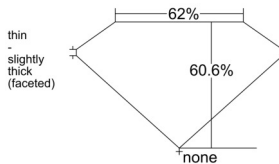

GIA®

FACSIMILE

GIA REPORT 6532778279

Verify this report at GIA.edu

GIA NATURAL DIAMOND DOSSIER®

October 17, 2025
GIA Report Number 6532778279
Shape and Cutting Style ..... Oval Brilliant
Measurements ..... 7.39 x 5.02 x 3.04 mm

GRADING RESULTS

Carat Weight ..... 0.72 carat
Color Grade I
Clarity Grade VVS1

ADDITIONAL GRADING INFORMATION

Polish ..... Excellent
Symmetry ..... Excellent
Fluorescence ..... Medium Blue
Clarity Characteristics..... Pinpoint, Cloud, Indented Natural,
Feather

Inscription(s): GIA 6532778279

PROPORTIONS

Profile not to actual proportions

GRADING SCALES

GIA COLOR SCALE		GIA CLARITY SCALE			
COLORLESS	D	VERY VERY SLIGHTLY INCLUDED	FLAWLESS		
	E		INTERNALLY FLAWLESS		
	F	VERY SLIGHTLY INCLUDED	VVS₁		
	G		VVS₂		
	H		VS₁		
	NEAR COLORLESS	I	SLIGHTLY INCLUDED	VS₂	
		J		SI₁	
		FAINT	K	INCLUDED	SI₂
			L		I₁
			M		I₂
VERT LIGHT	N	LIGHT	I₃		
	O				
	P				
	Q				
	R				
	S				
	T