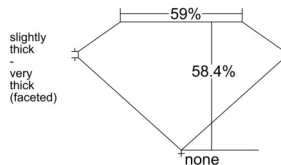

GIA®

FACSIMILE

GIA REPORT 6532759784

Verify this report at GIA.edu

GIA NATURAL DIAMOND DOSSIER®

October 16, 2025
GIA Report Number 6532759784
Shape and Cutting Style ..... Heart Brilliant
Measurements ..... 4.84 x 5.73 x 3.34 mm

GRADING RESULTS

Carat Weight ..... 0.52 carat
Color Grade ..... G
Clarity Grade VVS1

ADDITIONAL GRADING INFORMATION

Polish ..... Excellent
Symmetry ..... Excellent
Fluorescence ..... None
Clarity Characteristics ..... Cloud, Pinpoint
Inscription(s): GIA 6532759784

PROPORTIONS

Profile not to actual proportions

GRADING SCALES

GIA COLOR SCALE		GIA CLARITY SCALE			
COLORLESS	D	VERY VERY SLIGHTLY INCLUDED	FLAWLESS		
	E		INTERNALLY FLAWLESS		
	F		VVS₁		
	G		VVS₂		
	NEAR COLORLESS	H	VERY SLIGHTLY INCLUDED	VS₁	
		I		VS₂	
		FAINT	J	SLIGHTLY INCLUDED	SI₁
			K		SI₂
	L		I₁		
	M		I₂		
N	I₃				
O					
VERT LIGHT	P	INCLUDED			
	Q				
	R				
	S				
	T				
	U				
	V				
	W				
LIGHT	X				
	Y				
	Z