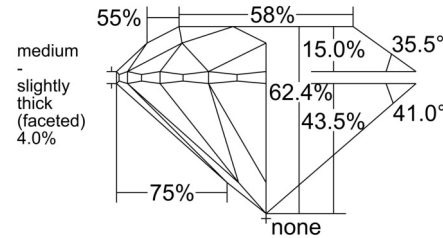

### GRADING RESULTS

Carat Weight ..... 3.01 carat

Color Grade ..... H

Clarity Grade ..... VS1

Cut Grade ..... Excellent

### PROPORTIONS

Profile to actual proportions

### CLARITY CHARACTERISTICS