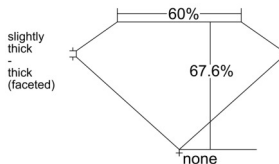

GIA®

FACSIMILE

GIA REPORT 6532744969

Verify this report at GIA.edu

GIA NATURAL DIAMOND DOSSIER®

October 15, 2025
GIA Report Number 6532744969
Shape and Cutting Style ..... Cushion Modified Brilliant
Measurements ..... 5.44 x 5.34 x 3.61 mm

GRADING RESULTS

Carat Weight ..... 0.90 carat
Color Grade ..... G
Clarity Grade VS1

ADDITIONAL GRADING INFORMATION

Polish ..... Excellent
Symmetry ..... Excellent
Fluorescence ..... Faint
Clarity Characteristics..... Crystal, Cloud
Inscription(s): GIA 6532744969

PROPORTIONS

Profile not to actual proportions

GRADING SCALES

GIA COLOR SCALE		GIA CLARITY SCALE	
COLORLESS	D	VERY VERY SLIGHTLY INCLUDED	FLAWLESS
	E		INTERNALLY FLAWLESS
	F		VVS₁
	G		VVS₂
	H		VS₁
	I		VS₂
	J		SI₁
	K		SI₂
	L		I₁
	M		I₂
NEAR COLORLESS	N	SLIGHTLY INCLUDED	I₃
	O		
	P		
	Q		
FAINT	R		
	S		
	T		
	U		
VERT LIGHT	V		
	W		
	X		
	Y		
LIGHT	Z