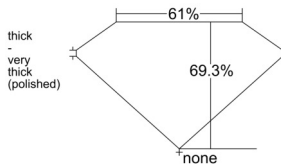

GIA®

FACSIMILE

GIA REPORT 6532735784

Verify this report at GIA.edu

GIA NATURAL DIAMOND DOSSIER®

October 14, 2025
GIA Report Number **6532735784**
Shape and Cutting Style ..... **Emerald Cut**
Measurements ..... **4.52 x 3.10 x 2.15 mm**

GRADING RESULTS

Carat Weight ..... **0.30 carat**
Color Grade ..... **J**
Clarity Grade **VVS1**

ADDITIONAL GRADING INFORMATION

Polish ..... **Very Good**
Symmetry ..... **Very Good**
Fluorescence ..... **None**
Clarity Characteristics..... **Cloud, Pinpoint, Internal Graining**
Inscription(s): **GIA 6532735784**

PROPORTIONS

Profile not to actual proportions

GRADING SCALES

GIA COLOR SCALE		GIA CLARITY SCALE			
COLORLESS	D	VERY VERY SLIGHTLY INCLUDED	FLAWLESS		
	E		INTERNALLY FLAWLESS		
	F	VERY SLIGHTLY INCLUDED	VVS₁		
	G		VVS₂		
	H		VS₁		
	NEAR COLORLESS	I	SLIGHTLY INCLUDED	VS₂	
		J		SI₁	
		FAINT	K	INCLUDED	SI₂
			L		I₁
			M		I₂
VERTICALLY LIGHT	N	LIGHT	I₃		
	O				
	P				
	Q				
	R