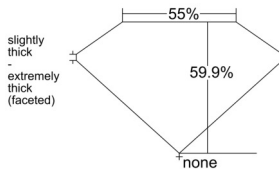

GIA®

FACSIMILE

GIA REPORT 6532730581

Verify this report at GIA.edu

GIA NATURAL DIAMOND DOSSIER®

October 16, 2025
GIA Report Number 6532730581
Shape and Cutting Style ..... Heart Brilliant
Measurements ..... 5.30 x 6.00 x 3.59 mm

GRADING RESULTS

Carat Weight ..... 0.70 carat
Color Grade ..... E
Clarity Grade VS1

ADDITIONAL GRADING INFORMATION

Polish ..... Excellent
Symmetry ..... Very Good
Fluorescence ..... Faint
Clarity Characteristics..... Crystal, Needle, Pinpoint
Inscription(s): GIA 6532730581

PROPORTIONS

Profile not to actual proportions

GRADING SCALES

GIA COLOR SCALE		GIA CLARITY SCALE			
COLORLESS	D	VERY VERY SLIGHTLY INCLUDED	FLAWLESS		
	E		INTERNALLY FLAWLESS		
	F	VERY SLIGHTLY INCLUDED	VVS₁		
	G		VVS₂		
	H		VS₁		
	NEAR COLORLESS	I	SLIGHTLY INCLUDED	VS₂	
		J		SI₁	
		FAINT	K	INCLUDED	SI₂
			L		I₁
			M		I₂
VERT LIGHT	N	INCLUDED	I₃		
	O				
	P				
	Q				
	R				
LIGHT	S				
	T				
	U				
	V				
	W				
X					
Y					
Z