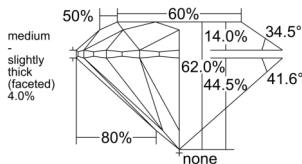

GIA®

FACSIMILE

GIA REPORT 6532730322

Verify this report at GIA.edu

GIA NATURAL DIAMOND DOSSIER®

October 14, 2025
GIA Report Number 6532730322
Shape and Cutting Style ..... Round Brilliant
Measurements ..... 5.08 - 5.11 x 3.16 mm

GRADING RESULTS

Carat Weight ..... 0.50 carat
Color Grade ..... F
Clarity Grade VVS1
Cut Grade ..... Excellent

ADDITIONAL GRADING INFORMATION

Polish ..... Excellent
Symmetry ..... Excellent
Fluorescence ..... None
Clarity Characteristics..... Cloud, Pinpoint, Feather, Indented
Natural

Inscription(s): GIA 6532730322

PROPORTIONS

Profile to actual proportions