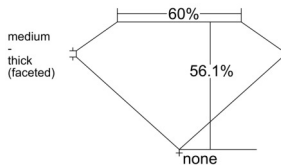

GIA®

FACSIMILE

GIA REPORT 6532729902

Verify this report at GIA.edu

GIA NATURAL DIAMOND DOSSIER®

October 14, 2025
GIA Report Number 6532729902
Shape and Cutting Style ..... Heart Brilliant
Measurements ..... 5.55 x 6.29 x 3.53 mm

GRADING RESULTS

Carat Weight ..... 0.70 carat
Color Grade I
Clarity Grade VVS1

ADDITIONAL GRADING INFORMATION

Polish ..... Excellent
Symmetry ..... Very Good
Fluorescence ..... None
Clarity Characteristics..... Pinpoint, Cloud, Feather
Inscription(s): GIA 6532729902

PROPORTIONS

Profile not to actual proportions

GRADING SCALES

GIA COLOR SCALE		GIA CLARITY SCALE				
COLORLESS	D	VERY VERY SLIGHTLY INCLUDED	FLAWLESS			
	E		INTERNALLY FLAWLESS			
	F		VVS₁			
	NEAR COLORLESS	G	VERY SLIGHTLY INCLUDED	VVS₂		
		H		VS₁		
		FAINT	I	SLIGHTLY INCLUDED	VS₂	
			J		SI₁	
			LIGHT	K	INCLUDED	SI₂
	L	I₁				
	M	I₂				
N	NOT GRADED	I₃				
O						
P						
Q						
R						
S						
T						
U						
V						
W						
X						
Y						
Z