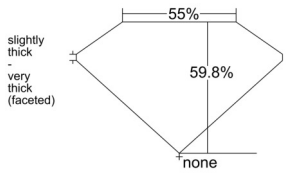

GIA®

FACSIMILE

GIA REPORT 6532729199

Verify this report at GIA.edu

GIA NATURAL DIAMOND DOSSIER®

October 16, 2025
GIA Report Number **6532729199**
Shape and Cutting Style ..... **Pear Brilliant**
Measurements ..... **7.85 x 4.98 x 2.98 mm**

GRADING RESULTS

Carat Weight ..... **0.70 carat**
Color Grade ..... **G**
Clarity Grade **VS2**

ADDITIONAL GRADING INFORMATION

Polish ..... **Excellent**
Symmetry ..... **Very Good**
Fluorescence ..... **Faint**
Clarity Characteristics..... **Feather**
Inscription(s): **GIA 6532729199**

PROPORTIONS

Profile not to actual proportions

GRADING SCALES

GIA COLOR SCALE		GIA CLARITY SCALE			
COLORLESS	D	VERY VERY SLIGHTLY INCLUDED	FLAWLESS		
	E		INTERNALLY FLAWLESS		
	F	VERY SLIGHTLY INCLUDED	VVS₁		
	G		VVS₂		
	H		VS₁		
	NEAR COLORLESS	I	SLIGHTLY INCLUDED	VS₂	
		J		SI₁	
		FAINT	K	INCLUDED	SI₂
			L		I₁
			M		I₂
VERY LIGHT	N		INCLUDED	I₃	
	O				
	P				
	Q				
	R				
	LIGHT	S			
		T			
U					
	V				
	W				
	X				
	Y				
	Z