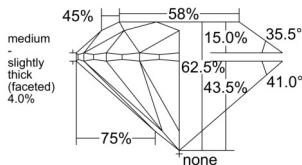

GIA®

FACSIMILE

GIA REPORT 6532726331

Verify this report at GIA.edu

GIA NATURAL DIAMOND DOSSIER®

October 15, 2025
GIA Report Number 6532726331
Shape and Cutting Style ..... Round Brilliant
Measurements ..... 5.93 - 5.96 x 3.71 mm

GRADING RESULTS

Carat Weight ..... 0.81 carat
Color Grade ..... E
Clarity Grade VVS1
Cut Grade ..... Excellent

ADDITIONAL GRADING INFORMATION

Polish ..... Excellent
Symmetry ..... Excellent
Fluorescence ..... Faint
Clarity Characteristics ..... Pinpoint
Inscription(s): GIA 6532726331

PROPORTIONS

Profile to actual proportions

GRADING SCALES

GIA COLOR SCALE	GIA CLARITY SCALE	GIA CUT SCALE	
D	FLAWLESS	EXCELLENT	
E	INTERNALLY FLAWLESS		
F		VVS₁	VERY GOOD
G	VVS₂		
H	VS₁	GOOD	
I	VS₂		
J	SI₁	FAIR	
K	SI₂		
L	I₁	POOR	
M	I₂		
N	I₃		
O			
P			
Q			
R			
S			
T			
U			
V			
W			
X			
Y			
Z