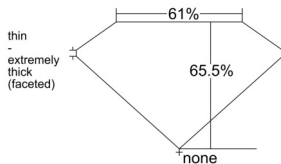

GIA®

FACSIMILE

GIA REPORT 6532723905

Verify this report at GIA.edu

GIA NATURAL DIAMOND DOSSIER®

October 13, 2025
GIA Report Number 6532723905
Shape and Cutting Style ..... Oval Brilliant
Measurements ..... 6.73 x 4.83 x 3.16 mm

GRADING RESULTS

Carat Weight ..... 0.70 carat
Color Grade ..... G
Clarity Grade VS2

ADDITIONAL GRADING INFORMATION

Polish ..... Excellent
Symmetry ..... Very Good
Fluorescence ..... None
Clarity Characteristics..... Crystal, Feather, Cavity
Inscription(s): GIA 6532723905

PROPORTIONS

Profile not to actual proportions

GRADING SCALES

GIA COLOR SCALE		GIA CLARITY SCALE	
COLORLESS	D	VERY VERY SLIGHTLY INCLUDED	FLAWLESS
	E		INTERNALLY FLAWLESS
	F		VVS₁
	G		VVS₂
	H		VS₁
	I		VS₂
	J		SI₁
	K		SI₂
	L		I₁
	M		I₂
NEAR COLORLESS	N	SLIGHTLY INCLUDED	I₃
	O		
	P		
	Q		
FAINT	R		
	S		
	T		
	U		
VERT LIGHT	V		
	W		
	X		
	Y		
LIGHT	Z