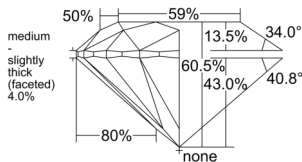

GIA®

FACSIMILE

GIA REPORT 6532722420

Verify this report at GIA.edu

GIA NATURAL DIAMOND DOSSIER®

October 13, 2025
GIA Report Number 6532722420
Shape and Cutting Style ..... Round Brilliant
Measurements ..... 5.27 - 5.31 x 3.20 mm

GRADING RESULTS

Carat Weight ..... 0.55 carat
Color Grade I
Clarity Grade VS1
Cut Grade ..... Excellent

ADDITIONAL GRADING INFORMATION

Polish ..... Excellent
Symmetry ..... Excellent
Fluorescence ..... None
Clarity Characteristics..... Crystal, Pinpoint, Cloud
Inscription(s): GIA 6532722420

PROPORTIONS

Profile to actual proportions

GRADING SCALES

GIA COLOR SCALE	GIA CLARITY SCALE	GIA CUT SCALE	
D	FLAWLESS	EXCELLENT	
E	INTERNALLY FLAWLESS		
F		VVS₁	VERY GOOD
G	VVS₂		
H	VS₁	GOOD	
I	VS₂		
J	SI₁	FAIR	
K	SI₂		
L	I₁	POOR	
M	I₂		
N	I₃		
O			
P			
Q			
R			
S			
T			
U			
V			
W			
X			
Y			
Z