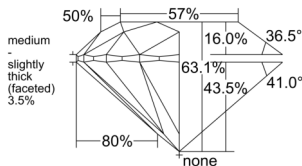

GIA®

FACSIMILE

GIA REPORT 6532721693

Verify this report at GIA.edu

GIA NATURAL DIAMOND DOSSIER®

October 17, 2025
GIA Report Number 6532721693
Shape and Cutting Style ..... Round Brilliant
Measurements ..... 5.99 - 6.02 x 3.79 mm

GRADING RESULTS

Carat Weight ..... 0.85 carat
Color Grade ..... H
Clarity Grade S11
Cut Grade ..... Excellent

ADDITIONAL GRADING INFORMATION

Polish ..... Excellent
Symmetry ..... Excellent
Fluorescence ..... None
Clarity Characteristics ..... Crystal, Cloud
Inscription(s): GIA 6532721693

PROPORTIONS

GRADING SCALES

GIA COLOR SCALE

COLORLESS	D
	E
	F
	G
	H
	I
	J
NEAR COLORLESS	K
	L
	M
Faint	N
	O
	P
	R
	S
	T
	U
	V
	W
	X
	Y
Light	Z

GIA CLARITY SCALE

FLAWLESS	INTERNAL FLAWLESS	
		FLAWLESS
VERY VERY SLIGHTLY INCLUDED	VVS₁	
	VVS₂	
VERY SLIGHTLY INCLUDED	VS₁	
	VS₂	
SLIGHTLY INCLUDED	SI₁	
	SI₂	
INCLUDED	I₁	
	I₂	
	I₃	

GIA CUT SCALE

EXCELLENT
VERY GOOD
GOOD
FAIR
POOR