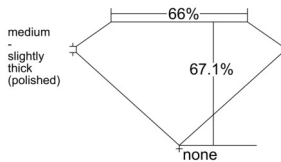

GIA®

FACSIMILE

GIA REPORT 6532718346

Verify this report at GIA.edu

GIA NATURAL DIAMOND DOSSIER®

October 14, 2025
GIA Report Number 6532718346
Shape and Cutting Style ..... Emerald Cut
Measurements ..... 4.10 x 3.03 x 2.03 mm

GRADING RESULTS

Carat Weight ..... 0.23 carat
Color Grade ..... D
Clarity Grade VVS2

ADDITIONAL GRADING INFORMATION

Polish ..... Excellent
Symmetry ..... Very Good
Fluorescence ..... None
Clarity Characteristics ..... Pinpoint
Inscription(s): GIA 6532718346

PROPORTIONS

Profile not to actual proportions

GRADING SCALES

GIA COLOR SCALE		GIA CLARITY SCALE			
COLORLESS	D	VERY VERY SLIGHTLY INCLUDED	FLAWLESS		
	E		INTERNALLY FLAWLESS		
	F	VERY SLIGHTLY INCLUDED	VVS₁		
	G		VVS₂		
	H		VS₁		
	NEAR COLORLESS	I	SLIGHTLY INCLUDED	VS₂	
		J		SI₁	
		FAINT	K	INCLUDED	SI₂
			L		I₁
			M		I₂
VERT LIGHT	N	LIGHT	I₃		
	O				
	P				
	Q				
	R