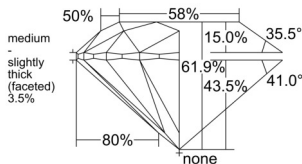

GIA®

FACSIMILE

GIA REPORT 6532711060

Verify this report at GIA.edu

GIA NATURAL DIAMOND DOSSIER®

October 13, 2025
GIA Report Number 6532711060
Shape and Cutting Style ..... Round Brilliant
Measurements ..... 5.29 - 5.31 x 3.28 mm

GRADING RESULTS

Carat Weight ..... 0.57 carat
Color Grade ..... D
Clarity Grade S11
Cut Grade ..... Excellent

ADDITIONAL GRADING INFORMATION

Polish ..... Excellent
Symmetry ..... Excellent
Fluorescence ..... None
Clarity Characteristics ..... Feather, Cloud
Inscription(s): GIA 6532711060

PROPORTIONS

GRADING SCALES

GIA COLOR SCALE	GIA CLARITY SCALE	GIA CUT SCALE	
D	FLAWLESS	EXCELLENT	
E	INTERNALLY FLAWLESS		
F		VVS₁	VERY GOOD
G	VVS₂		
H	VS₁	GOOD	
I	VS₂		
J	S1₁	FAIR	
K	S1₂		
L	I₁	POOR	
M	I₂		
N	I₃		
O			
P			
Q			
R			
S			
T			
U			
V			
W			
X			
Y			
Z