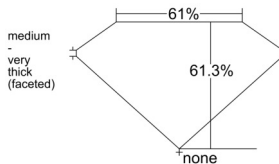

GIA®

FACSIMILE

GIA REPORT 6532708440

Verify this report at GIA.edu

GIA NATURAL DIAMOND DOSSIER®

October 13, 2025
GIA Report Number **6532708440**
Shape and Cutting Style ..... **Marquise Brilliant**
Measurements ..... **7.03 x 3.82 x 2.34 mm**

GRADING RESULTS

Carat Weight ..... **0.36 carat**
Color Grade ..... **D**
Clarity Grade **VS1**

ADDITIONAL GRADING INFORMATION

Polish ..... **Very Good**
Symmetry ..... **Very Good**
Fluorescence ..... **Faint**
Clarity Characteristics..... **Needle, Feather**
Inscription(s): **GIA 6532708440**

PROPORTIONS

Profile not to actual proportions

GRADING SCALES

GIA COLOR SCALE		GIA CLARITY SCALE			
COLORLESS	D	VERY VERY SLIGHTLY INCLUDED	FLAWLESS		
	E		INTERNALLY FLAWLESS		
	F	VERY SLIGHTLY INCLUDED	VVS₁		
	G		VVS₂		
	H		VS₁		
	NEAR COLORLESS	I	SLIGHTLY INCLUDED	VS₂	
		J		SI₁	
		FAINT	K	INCLUDED	SI₂
			L		I₁
			M		I₂
VERT LIGHT	N	INCLUDED	I₃		
	O				
	P				
	Q				
	R				
LIGHT	S				
	T				
	U				
	V				
	W				
	X				
	Y				
	Z