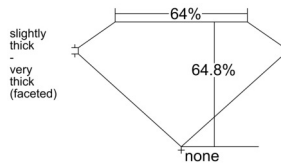

GIA®

FACSIMILE

GIA REPORT 6532708371

Verify this report at GIA.edu

GIA NATURAL DIAMOND DOSSIER®

October 15, 2025
GIA Report Number 6532708371
Shape and Cutting Style ..... Oval Brilliant
Measurements ..... 6.97 x 5.15 x 3.34 mm

GRADING RESULTS

Carat Weight ..... 0.80 carat
Color Grade ..... K
Clarity Grade VS1

ADDITIONAL GRADING INFORMATION

Polish ..... Excellent
Symmetry ..... Very Good
Fluorescence ..... None
Clarity Characteristics..... Crystal, Pinpoint
Inscription(s): GIA 6532708371

PROPORTIONS

Profile not to actual proportions

GRADING SCALES

GIA COLOR SCALE		GIA CLARITY SCALE			
COLORLESS	D	VERY VERY SLIGHTLY INCLUDED	FLAWLESS		
	E		INTERNALLY FLAWLESS		
	F		VVS₁		
	NEAR COLORLESS	G	VERY SLIGHTLY INCLUDED	VVS₂	
		H		VS₁	
		FANT	I	SLIGHTLY INCLUDED	VS₂
			J		SI₁
	LIGHT	K	INCLUDED	SI₂	
		L		I₁	
		M		I₂	
N		Z	I₃		
O					
P					
Q					
R					
S					
T					
U					
V					
W					
X					
Y					
Z