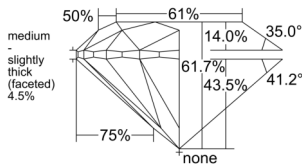

GIA®

FACSIMILE

GIA REPORT 6532696609

Verify this report at GIA.edu

GIA NATURAL DIAMOND DOSSIER®

October 28, 2025
GIA Report Number 6532696609
Shape and Cutting Style ..... Round Brilliant
Measurements ..... 4.90 - 4.93 x 3.04 mm

GRADING RESULTS

Carat Weight ..... 0.46 carat
Color Grade I
Clarity Grade VS2
Cut Grade ..... Excellent

ADDITIONAL GRADING INFORMATION

Polish ..... Excellent
Symmetry ..... Excellent
Fluorescence ..... Faint
Clarity Characteristics ..... Feather
Inscription(s): GIA 6532696609

PROPORTIONS

Profile to actual proportions

GRADING SCALES

GIA COLOR SCALE	GIA CLARITY SCALE	GIA CUT SCALE	
D	FLAWLESS	EXCELLENT	
E	INTERNALLY FLAWLESS		
F		VVS₁	VERY GOOD
G	VVS₂		
H	VS₁	GOOD	
I	VS₂		
J	SI₁	FAIR	
K	SI₂		
L	I₁	POOR	
M	I₂		
N	I₃		
O			
P			
Q			
R			
S			
T			
U			
V			
W			
X			
Y			
Z