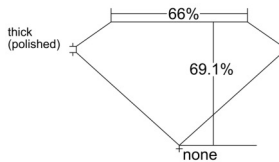

GIA®

FACSIMILE

GIA REPORT 6532695916

Verify this report at GIA.edu

GIA NATURAL DIAMOND DOSSIER®

October 11, 2025
GIA Report Number 6532695916
Shape and Cutting Style ..... Emerald Cut
Measurements ..... 4.81 x 3.54 x 2.45 mm

GRADING RESULTS

Carat Weight ..... 0.40 carat
Color Grade ..... E
Clarity Grade VVS2

ADDITIONAL GRADING INFORMATION

Polish ..... Excellent
Symmetry ..... Excellent
Fluorescence ..... None
Clarity Characteristics ..... Pinpoint
Inscription(s): GIA 6532695916

PROPORTIONS

Profile not to actual proportions

GRADING SCALES

GIA COLOR SCALE		GIA CLARITY SCALE			
COLORLESS	D	VERY VERY SLIGHTLY INCLUDED	FLAWLESS		
	E		INTERNALLY FLAWLESS		
	F	VERY SLIGHTLY INCLUDED	VVS₁		
	G		VVS₂		
	H		VS₁		
	NEAR COLORLESS	I	SLIGHTLY INCLUDED	VS₂	
		J		SI₁	
		FAINT	K	INCLUDED	SI₂
			L		I₁
			M		I₂
VERT LIGHT	N	LIGHT	I₃		
	O				
	P				
	Q				
	R