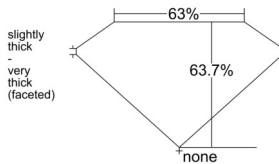

GIA®

FACSIMILE

GIA REPORT 6532693937

Verify this report at GIA.edu

GIA NATURAL DIAMOND DOSSIER®

October 13, 2025
GIA Report Number 6532693937
Shape and Cutting Style ..... Pear Brilliant
Measurements ..... 6.93 x 4.35 x 2.77 mm

GRADING RESULTS

Carat Weight ..... 0.52 carat
Color Grade I
Clarity Grade ..... Internally Flawless

ADDITIONAL GRADING INFORMATION

Polish ..... Excellent
Symmetry ..... Very Good
Fluorescence ..... None
Clarity Characteristics ..... Minor Details of Polish
Inscription(s): GIA 6532693937

PROPORTIONS

Profile not to actual proportions

GRADING SCALES

GIA COLOR SCALE		GIA CLARITY SCALE			
COLORLESS	D	VERY VERY SLIGHTLY INCLUDED	FLAWLESS		
	E		INTERNALLY FLAWLESS		
	F	VERY SLIGHTLY INCLUDED	VVS₁		
	G		VVS₂		
	H		VS₁		
	NEAR COLORLESS	I	SLIGHTLY INCLUDED	VS₂	
		J		SI₁	
		FAINT	K	INCLUDED	SI₂
			L		I₁
			M		I₂
VERT LIGHT	N	LIGHT	I₃		
	O				
	P				
	Q				
	R