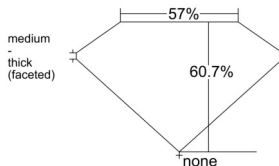

GIA®

FACSIMILE

GIA REPORT 6532693336

Verify this report at GIA.edu

GIA NATURAL DIAMOND DOSSIER®

November 17, 2025
GIA Report Number 6532693336
Shape and Cutting Style ..... Marquise Brilliant
Measurements ..... 8.10 x 3.73 x 2.26 mm

GRADING RESULTS

Carat Weight ..... 0.40 carat
Color Grade ..... E
Clarity Grade S11

ADDITIONAL GRADING INFORMATION

Polish ..... Excellent
Symmetry ..... Very Good
Fluorescence ..... None
Clarity Characteristics ..... Cloud, Crystal
Inspection(s): GIA 6532693336

PROPORTIONS

Profile not to actual proportions

GRADING SCALES

GIA COLOR SCALE		GIA CLARITY SCALE			
COLORLESS	D	VERY VERY SLIGHTLY INCLUDED	FLAWLESS		
	E		INTERNALLY FLAWLESS		
	F	VERY SLIGHTLY INCLUDED	VVS₁		
	G		VVS₂		
	H		VS₁		
	NEAR COLORLESS	I	SLIGHTLY INCLUDED	VS₂	
		J		S1₁	
		FAINT	K	INCLUDED	S1₂
			L		I₁
			M		I₂
VERT LIGHT	N	LIGHT	I₃		
	O				
	P				
	Q				
	R