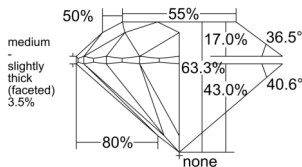

GIA®

FACSIMILE

GIA REPORT 6532665732

Verify this report at GIA.edu

GIA NATURAL DIAMOND DOSSIER®

October 10, 2025
GIA Report Number 6532665732
Shape and Cutting Style ..... Round Brilliant
Measurements ..... 5.74 - 5.78 x 3.65 mm

GRADING RESULTS

Carat Weight ..... 0.75 carat
Color Grade ..... J
Clarity Grade VVS1
Cut Grade ..... Excellent

ADDITIONAL GRADING INFORMATION

Polish ..... Excellent
Symmetry ..... Excellent
Fluorescence ..... None
Clarity Characteristics ..... Feather, Cavity
Inscription(s): GIA 6532665732

PROPORTIONS

Profile to actual proportions

GRADING SCALES

GIA COLOR SCALE

COLORLESS	D
	E
	F
	G
	H
	I
	J
NEAR COLORLESS	K
	L
Faint	M
	N
	O
	P
Very Light	Q
	R
	S
	T
	U
	V
Light	W
	X
	Y
	Z

GIA CLARITY SCALE

FLAWLESS	INTERNAL FLAWLESS	
		FLAWLESS
VERY VERY SLIGHTLY INCLUDED	VVS₁	
	VVS₂	
VERY SLIGHTLY INCLUDED	VS₁	
	VS₂	
SLIGHTLY INCLUDED	SI₁	
	SI₂	
INCLUDED	I₁	
	I₂	
	I₃	

GIA CUT SCALE

EXCELLENT
VERY GOOD
GOOD
FAIR
POOR