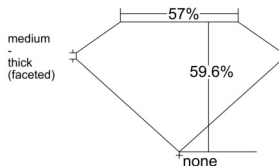

GIA®

FACSIMILE

GIA REPORT 6532662222

Verify this report at GIA.edu

GIA NATURAL DIAMOND DOSSIER®

October 08, 2025
GIA Report Number 6532662222
Shape and Cutting Style ..... Heart Brilliant
Measurements ..... 5.37 x 6.26 x 3.73 mm

GRADING RESULTS

Carat Weight ..... 0.72 carat
Color Grade ..... D
Clarity Grade VVS2

ADDITIONAL GRADING INFORMATION

Polish ..... Excellent
Symmetry ..... Very Good
Fluorescence ..... Faint
Clarity Characteristics..... Needle, Feather, Pinpoint
Inscription(s): GIA 6532662222

PROPORTIONS

Profile not to actual proportions

GRADING SCALES

GIA COLOR SCALE		GIA CLARITY SCALE			
COLORLESS	D	VERY VERY SLIGHTLY INCLUDED	FLAWLESS		
	E		INTERNALLY FLAWLESS		
	F	VERY SLIGHTLY INCLUDED	VVS₁		
	G		VVS₂		
	H		VS₁		
	NEAR COLORLESS	I	SLIGHTLY INCLUDED	VS₂	
		J		SI₁	
		FAINT	K	INCLUDED	SI₂
			L		I₁
			M		I₂
VERTICALLY LIGHT	N	LIGHT	I₃		
	O				
	P				
	Q				
	R