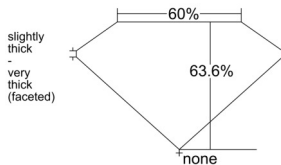

GIA®

FACSIMILE

GIA REPORT 6532651526

Verify this report at GIA.edu

GIA NATURAL DIAMOND DOSSIER®

October 09, 2025
GIA Report Number 6532651526
Shape and Cutting Style ..... Heart Brilliant
Measurements ..... 5.44 x 6.52 x 4.14 mm

GRADING RESULTS

Carat Weight ..... 0.91 carat
Color Grade ..... J
Clarity Grade ..... Internally Flawless

ADDITIONAL GRADING INFORMATION

Polish ..... Excellent
Symmetry ..... Very Good
Fluorescence ..... None
Clarity Characteristics ..... Minor Details of Polish
Inscription(s): GIA 6532651526

PROPORTIONS

Profile not to actual proportions

GRADING SCALES

GIA COLOR SCALE		GIA CLARITY SCALE			
COLORLESS	D	VERY VERY SLIGHTLY INCLUDED	FLAWLESS		
	E		INTERNALLY FLAWLESS		
	F	VERY SLIGHTLY INCLUDED	VVS₁		
	G		VVS₂		
	H		VS₁		
	NEAR COLORLESS	I	VERY SLIGHTLY INCLUDED	VS₂	
		J		SI₁	
		FAINT	K	SLIGHTLY INCLUDED	SI₂
			L		I₁
			M		I₂
VERT LIGHT	N	INCLUDED	I₃		
	O				
	P				
	Q				
	R				
LIGHT	S				
	T				
	U				
	V				
	W				
	X				
	Y				
	Z