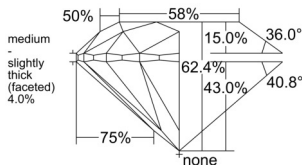

GIA®

FACSIMILE

GIA REPORT 6532623164

Verify this report at GIA.edu

GIA NATURAL DIAMOND DOSSIER®

October 07, 2025
GIA Report Number 6532623164
Shape and Cutting Style ..... Round Brilliant
Measurements ..... 5.64 - 5.67 x 3.53 mm

GRADING RESULTS

Carat Weight ..... 0.71 carat
Color Grade ..... K
Clarity Grade VVS1
Cut Grade ..... Excellent

ADDITIONAL GRADING INFORMATION

Polish ..... Excellent
Symmetry ..... Excellent
Fluorescence ..... Strong Blue
Clarity Characteristics..... Needle, Pinpoint, Feather
Inscription(s): GIA 6532623164

PROPORTIONS

Profile to actual proportions

GRADING SCALES

GIA COLOR SCALE	GIA CLARITY SCALE	GIA CUT SCALE	
D	FLAWLESS	EXCELLENT	
E	INTERNALLY FLAWLESS		
F		VVS₁	VERY GOOD
G	VVS₂		
H	VS₁	GOOD	
I	VS₂		
J	SI₁	FAIR	
K	SI₂		
L	I₁	POOR	
M			
N			
O	I₂		
P			
Q			
R	I₃		
S			
T			
U			
V			
W			
X			
Y			
Z