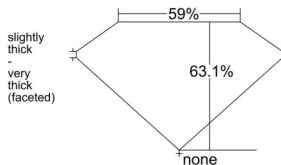

GIA®

FACSIMILE

GIA REPORT 6532601577

Verify this report at GIA.edu

GIA NATURAL DIAMOND DOSSIER®

October 01, 2025
GIA Report Number 6532601577
Shape and Cutting Style ..... Pear Brilliant
Measurements ..... 7.63 x 4.59 x 2.90 mm

GRADING RESULTS

Carat Weight ..... 0.62 carat
Color Grade ..... F
Clarity Grade VS1

ADDITIONAL GRADING INFORMATION

Polish ..... Excellent
Symmetry ..... Very Good
Fluorescence ..... None
Clarity Characteristics..... Crystal, Pinpoint, Needle
Inscription(s): GIA 6532601577

PROPORTIONS

Profile not to actual proportions

GRADING SCALES

GIA COLOR SCALE		GIA CLARITY SCALE				
COLORLESS	D	VERY VERY SLIGHTLY INCLUDED	FLAWLESS			
	E		INTERNALLY FLAWLESS			
	F		VVS₁			
	NEAR COLORLESS	G	VERY SLIGHTLY INCLUDED	VVS₂		
		H		VS₁		
		FAINT	I	SLIGHTLY INCLUDED	VS₂	
			J		SI₁	
			LIGHT	K	INCLUDED	SI₂
	L	I₁				
	M	I₂				
N	NOT GRADED	I₃				
O						
P						
Q						
R						
S						
T						
U						
V						
W						
X						
Y						
Z