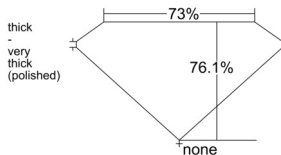

GIA®

FACSIMILE

GIA REPORT 6532596972

Verify this report at GIA.edu

GIA NATURAL DIAMOND DOSSIER®

October 07, 2025
GIA Report Number 6532596972
Shape and Cutting Style ..... **Square Modified Brilliant**
Measurements ..... **5.01 x 4.99 x 3.80 mm**

GRADING RESULTS

Carat Weight ..... **0.90 carat**
Color Grade ..... **J**
Clarity Grade **VVS2**

ADDITIONAL GRADING INFORMATION

Polish ..... **Excellent**
Symmetry ..... **Very Good**
Fluorescence ..... **Faint**
Clarity Characteristics..... **Pinpoint, Feather, Cloud**
Inspection(s): GIA 6532596972

PROPORTIONS

Profile not to actual proportions

GRADING SCALES

GIA COLOR SCALE		GIA CLARITY SCALE			
COLORLESS	D	VERY VERY SLIGHTLY INCLUDED	FLAWLESS		
	E		INTERNALLY FLAWLESS		
	F		VVS₁		
	NEAR COLORLESS	G	VERY SLIGHTLY INCLUDED	VVS₂	
		H		VS₁	
		FAINT	I	SLIGHTLY INCLUDED	VS₂
			J		SI₁
			K	SLIGHTLY INCLUDED	SI₂
	LIGHT	L	INCLUDED	I₁	
		M		I₂	
N		I₃			
O					
P					
Q					
R					
S					
T					
U					
V					
W					
X					
Y					
Z