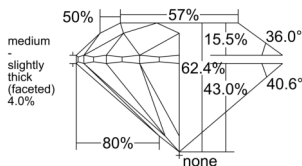

GIA®

FACSIMILE

GIA REPORT 6532595718

Verify this report at GIA.edu

GIA NATURAL DIAMOND DOSSIER®

October 01, 2025
GIA Report Number 6532595718
Shape and Cutting Style ..... Round Brilliant
Measurements ..... 5.28 - 5.32 x 3.31 mm

GRADING RESULTS

Carat Weight ..... 0.58 carat
Color Grade I
Clarity Grade VS2
Cut Grade ..... Excellent

ADDITIONAL GRADING INFORMATION

Polish ..... Excellent
Symmetry ..... Excellent
Fluorescence ..... Faint
Clarity Characteristics ..... Crystal, Cloud
Inscription(s): GIA 6532595718

Scan the QR code to access the Tracr™ provenance data.

GIA.edu

PROPORTIONS

Profile to actual proportions