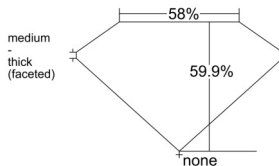

GIA®

FACSIMILE

GIA REPORT 6532594421

Verify this report at GIA.edu

GIA NATURAL DIAMOND DOSSIER®

October 03, 2025
GIA Report Number 6532594421
Shape and Cutting Style ..... Heart Brilliant
Measurements ..... 4.86 x 5.63 x 3.37 mm

GRADING RESULTS

Carat Weight ..... 0.51 carat
Color Grade ..... H
Clarity Grade VS1

ADDITIONAL GRADING INFORMATION

Polish ..... Excellent
Symmetry ..... Very Good
Fluorescence ..... None
Clarity Characteristics..... Cloud, Feather, Needle, Pinpoint
Inscription(s): GIA 6532594421

PROPORTIONS

Profile not to actual proportions

GRADING SCALES

GIA COLOR SCALE		GIA CLARITY SCALE			
COLORLESS	D	VERY VERY SLIGHTLY INCLUDED	FLAWLESS		
	E		INTERNALLY FLAWLESS		
	F	VERY SLIGHTLY INCLUDED	VS₁		
	G		VS₂		
	H		VS₁		
	NEAR COLORLESS	I	SLIGHTLY INCLUDED	VS₂	
		J		SI₁	
		FAINT	K	INCLUDED	SI₂
			L		I₁
			M		I₂
VERTICALLY LIGHT	N	INCLUDED	I₃		
	O				
	P				
	Q				
	R				
LIGHT	S				
	T				
	U				
	V				
	W				
X					
Y					
Z