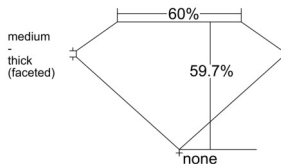

GIA®

FACSIMILE

GIA REPORT 6532592124

Verify this report at GIA.edu

GIA NATURAL DIAMOND DOSSIER®

October 01, 2025
GIA Report Number 6532592124
Shape and Cutting Style ..... Heart Brilliant
Measurements ..... 5.54 x 6.18 x 3.69 mm

GRADING RESULTS

Carat Weight ..... 0.72 carat
Color Grade I
Clarity Grade VS1

ADDITIONAL GRADING INFORMATION

Polish ..... Very Good
Symmetry ..... Excellent
Fluorescence ..... None
Clarity Characteristics..... Cloud, Crystal, Needle, Pinpoint
Inscription(s): GIA 6532592124

PROPORTIONS

Profile not to actual proportions

GRADING SCALES

GIA COLOR SCALE		GIA CLARITY SCALE			
COLORLESS	D	VERY VERY SLIGHTLY INCLUDED	FLAWLESS		
	E		INTERNALLY FLAWLESS		
	F	VERY SLIGHTLY INCLUDED	VVS₁		
	G		VVS₂		
	H		VS₁		
	NEAR COLORLESS	I	SLIGHTLY INCLUDED	VS₂	
		J		SI₁	
		FAINT	K	INCLUDED	SI₂
			L		I₁
			M		I₂
VERTICALLY LIGHT	N	LIGHT	I₃		
	O				
	P				
	Q				
	R