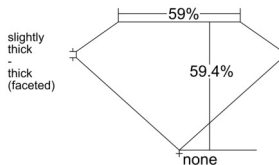

GIA®

FACSIMILE

GIA REPORT 6532587176

Verify this report at GIA.edu

GIA NATURAL DIAMOND DOSSIER®

October 01, 2025
GIA Report Number 6532587176
Shape and Cutting Style ..... Heart Brilliant
Measurements ..... 5.28 x 6.15 x 3.66 mm

GRADING RESULTS

Carat Weight ..... 0.70 carat
Color Grade I
Clarity Grade VS1

ADDITIONAL GRADING INFORMATION

Polish ..... Excellent
Symmetry ..... Excellent
Fluorescence ..... None
Clarity Characteristics ..... Crystal
Inscription(s): GIA 6532587176

PROPORTIONS

Profile not to actual proportions

GRADING SCALES

GIA COLOR SCALE		GIA CLARITY SCALE			
COLORLESS	D	VERY VERY SLIGHTLY INCLUDED	FLAWLESS		
	E		INTERNALLY FLAWLESS		
	F	VERY SLIGHTLY INCLUDED	VS₁		
	G		VS₂		
	H		VS₁		
	NEAR COLORLESS	I	SLIGHTLY INCLUDED	SI₁	
		J		SI₂	
		FAINT	K	INCLUDED	I₁
			L		I₂
			M		I₃
VERT LIGHT	N		LIGHT		
	O				
	P				
	Q				
	R