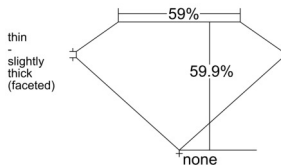

GIA®

FACSIMILE

GIA REPORT 6532580999

Verify this report at GIA.edu

GIA NATURAL DIAMOND DOSSIER®

September 30, 2025
GIA Report Number 6532580999
Shape and Cutting Style ..... Heart Brilliant
Measurements ..... 5.13 x 5.87 x 3.52 mm

GRADING RESULTS

Carat Weight ..... 0.58 carat
Color Grade I
Clarity Grade VVS2

ADDITIONAL GRADING INFORMATION

Polish ..... Excellent
Symmetry ..... Very Good
Fluorescence ..... Faint
Clarity Characteristics ..... Pinpoint
Inscription(s): GIA 6532580999

PROPORTIONS

Profile not to actual proportions

GRADING SCALES

GIA COLOR SCALE		GIA CLARITY SCALE	
COLORLESS	D	VERY VERY SLIGHTLY INCLUDED	FLAWLESS
	E		INTERNALLY FLAWLESS
	F		VVS₁
	G		VVS₂
	H		VS₁
	I		VS₂
	J		SI₁
	K		SI₂
	L		I₁
	M		I₂
NEAR COLORLESS	N	SLIGHTLY INCLUDED	I₃
	O		
	P		
	Q		
FAINT	R		
	S		
	T		
	U		
VERY LIGHT	V		
	W		
	X		
	Y		
LIGHT	Z