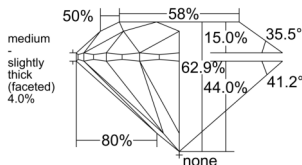

GIA®

FACSIMILE

GIA NATURAL DIAMOND DOSSIER®

September 30, 2025
GIA Report Number 6532571776
Shape and Cutting Style ..... Round Brilliant
Measurements ..... 6.12 - 6.15 x 3.86 mm

GRADING RESULTS

Carat Weight ..... 0.90 carat
Color Grade ..... E
Clarity Grade VS2
Cut Grade ..... Excellent

ADDITIONAL GRADING INFORMATION

Polish ..... Excellent
Symmetry ..... Excellent
Fluorescence ..... None
Clarity Characteristics..... Crystal, Cloud
Inscription(s): GIA 6532571776

GIA REPORT 6532571776

Verify this report at GIA.edu

PROPORTIONS

Profile to actual proportions

GRADING SCALES

GIA COLOR SCALE

COLORESS	D
	E
	F
	G
	H
	I
	J
NEAR COLORESS	K
	L
FANIT	M
	N
	O
	P
VERY LIGHT	R
	S
	T
	U
	V
	W
	X
	Y
LIGHT	Z

GIA CLARITY SCALE

VERY VERY SLIGHTLY INCLUDED	FLAWLESS
	INTERNALLY FLAWLESS
VERY SLIGHTLY INCLUDED	VVS₁
	VVS₂
SLIGHTLY INCLUDED	VS₁
	VS₂
INCLUDED	SI₁
	SI₂
	I₁
	I₂
	I₃

GIA CUT SCALE

EXCELLENT
VERY GOOD
GOOD
FAIR
POOR