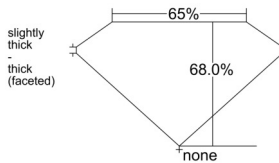

GIA®

FACSIMILE

GIA REPORT 6532568167

Verify this report at GIA.edu

GIA NATURAL DIAMOND DOSSIER®

September 27, 2025
GIA Report Number **6532568167**
Shape and Cutting Style ..... **Cushion Modified Brilliant**
Measurements ..... **4.99 x 4.93 x 3.35 mm**

GRADING RESULTS

Carat Weight ..... **0.70 carat**
Color Grade ..... **G**
Clarity Grade **S11**

ADDITIONAL GRADING INFORMATION

Polish ..... **Excellent**
Symmetry ..... **Excellent**
Fluorescence ..... **None**
Clarity Characteristics ..... **Cloud, Crystal, Feather**
Inscription(s): **GIA 6532568167**

PROPORTIONS

Profile not to actual proportions

GRADING SCALES

GIA COLOR SCALE		GIA CLARITY SCALE			
COLORLESS	D	VERY VERY SLIGHTLY INCLUDED	FLAWLESS		
	E		INTERNALLY FLAWLESS		
	F	VERY SLIGHTLY INCLUDED	VVS₁		
	G		VVS₂		
	H		VS₁		
	NEAR COLORLESS	I	SLIGHTLY INCLUDED	VS₂	
		J		S1₁	
		FAINT	K	INCLUDED	S1₂
			L		I₁
			M		I₂
VERT LIGHT	N	LIGHT	I₃		
	O				
	P				
	Q				
	R				
	S				
T					
	U				
	V				
	W				
	X				
	Y				
	Z