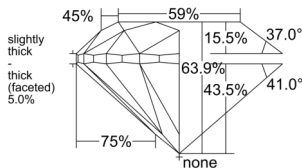

GIA®

FACSIMILE

GIA REPORT 6532556471

Verify this report at GIA.edu

GIA NATURAL DIAMOND DOSSIER®

September 30, 2025
GIA Report Number 6532556471
Shape and Cutting Style ..... Round Brilliant
Measurements ..... 5.55 - 5.58 x 3.56 mm

GRADING RESULTS

Carat Weight ..... 0.70 carat
Color Grade ..... H
Clarity Grade VS2
Cut Grade ..... Very Good

ADDITIONAL GRADING INFORMATION

Polish ..... Excellent
Symmetry ..... Excellent
Fluorescence ..... None
Clarity Characteristics.. Cloud, Feather, Crystal, Indented Natural
Inscription(s): GIA 6532556471

PROPORTIONS

Profile to actual proportions