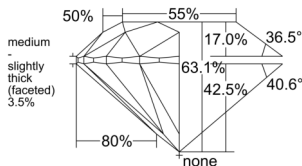

GIA®

FACSIMILE

GIA REPORT 6532556440

Verify this report at GIA.edu

GIA NATURAL DIAMOND DOSSIER®

September 26, 2025
GIA Report Number 6532556440
Shape and Cutting Style ..... Round Brilliant
Measurements ..... 4.88 - 4.92 x 3.09 mm

GRADING RESULTS

Carat Weight ..... 0.46 carat
Color Grade ..... G
Clarity Grade S11
Cut Grade ..... Excellent

ADDITIONAL GRADING INFORMATION

Polish ..... Excellent
Symmetry ..... Very Good
Fluorescence ..... None
Clarity Characteristics..... Cloud, Feather
Inscription(s): GIA 6532556440

PROPORTIONS

Profile to actual proportions