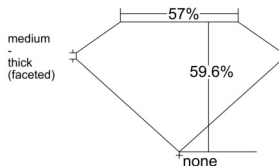

GIA®

FACSIMILE

GIA REPORT 6532542746

Verify this report at GIA.edu

GIA NATURAL DIAMOND DOSSIER®

September 26, 2025
GIA Report Number 6532542746
Shape and Cutting Style ..... Heart Brilliant
Measurements ..... 5.99 x 6.80 x 4.05 mm

GRADING RESULTS

Carat Weight ..... 0.92 carat
Color Grade ..... H
Clarity Grade SI1

ADDITIONAL GRADING INFORMATION

Polish ..... Excellent
Symmetry ..... Very Good
Fluorescence ..... None
Clarity Characteristics..... Cloud, Feather
Inscription(s): GIA 6532542746

PROPORTIONS

Profile not to actual proportions

GRADING SCALES

GIA COLOR SCALE		GIA CLARITY SCALE			
COLORLESS	D	VERY VERY SLIGHTLY INCLUDED	FLAWLESS		
	E		INTERNALLY FLAWLESS		
	F	VERY SLIGHTLY INCLUDED	VVS₁		
	G		VVS₂		
	H		VS₁		
	NEAR COLORLESS	I	SLIGHTLY INCLUDED	VS₂	
		J		SI₁	
		FAINT	K	INCLUDED	SI₂
			L		I₁
			M		I₂
VERT LIGHT			N	INCLUDED	I₃
	O				
	P				
	Q				
LIGHT	R				
	S				
	T				
	U				
	V				
	Z