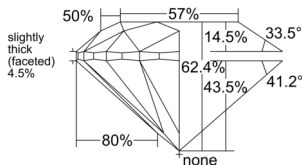

GIA®

FACSIMILE

GIA REPORT 6532540944

Verify this report at GIA.edu

GIA NATURAL DIAMOND DOSSIER®

September 26, 2025
GIA Report Number 6532540944
Shape and Cutting Style ..... Round Brilliant
Measurements ..... 5.89 - 5.92 x 3.68 mm

GRADING RESULTS

Carat Weight ..... 0.80 carat
Color Grade ..... F
Clarity Grade VVS1
Cut Grade ..... Excellent

ADDITIONAL GRADING INFORMATION

Polish ..... Excellent
Symmetry ..... Excellent
Fluorescence ..... None
Clarity Characteristics ..... Cloud, Pinpoint, Feather
Inscription(s): GIA 6532540944

PROPORTIONS

Profile to actual proportions