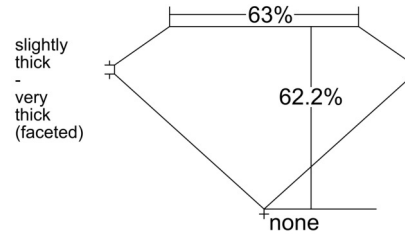

GIA NATURAL DIAMOND GRADING REPORT

September 25, 2025
 GIA Report Number 6532531979
 Shape and Cutting Style Heart Brilliant
 Measurements 7.02 x 7.56 x 4.70 mm

GRADING RESULTS

Carat Weight 1.50 carat
 Color Grade I
 Clarity Grade VVS1

ADDITIONAL GRADING INFORMATION

Polish Very Good
 Symmetry Excellent
 Fluorescence None
 Inscription(s): GIA 6532531979
Comments: Surface graining is not shown.

PROPORTIONS

Profile not to actual proportions

CLARITY CHARACTERISTICS

KEY TO SYMBOLS*

 Feather

* Red symbols denote internal characteristics (inclusions). Green or black symbols denote external characteristics (blemishes). Diagram is an approximate representation of the diamond, and symbols shown indicate type, position, and approximate size of clarity characteristics. All clarity characteristics may not be shown. Details of finish are not shown.